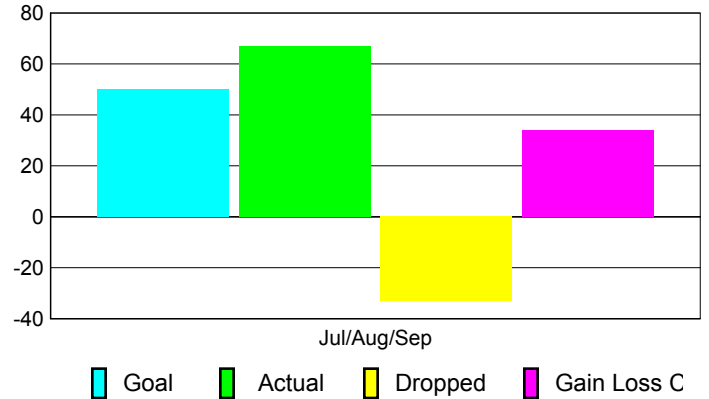

Membership Results 2010-2011

Goal, New, Dropped, Gain/Loss

Comparison of Membership Gain/Loss

Current Year Compared to the Previous Year